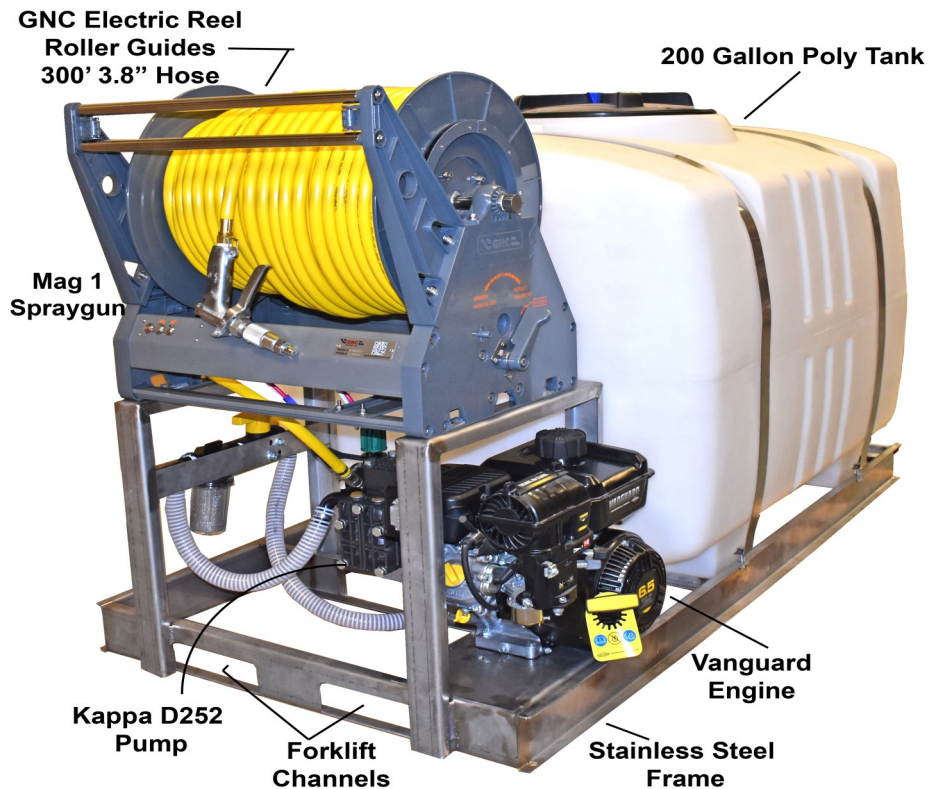

Versatile & Economical

- ◆ Will fit cross-mount in a van and even a smaller bed pickup truck .
- ◆ The 200 fits a short bed with the tailgate closed.
- ◆ The 50 fits UTV with the tailgate closed.

WWW.GNCIndustries.COM

200 Gallon in Short Bed Truck

200 Gallon in Short Bed Truck

GNC Industries, Inc

1401 Pace Rd.
Pocahontas, AR 72455
Phone: 870.248.9901

E-mail: sales@gnci.org

WWW.GNCIndustries.COM

Entry Level Sprayers

*GNC Industries.. Sprayer
Equipment and Accessories*

WWW.GNCIndustries.COM

ELS - Entry Level Sprayers

Sold as complete package only. No substitutions or exchanges

200 Gallon

Size: Part No.:	100 Gallon 21-51ELB2-D252	200 Gallon 21-52ELG0-KA25
Tank Size	100 Gallon PCO with Fork-Lift Slides	200 Gallon PCO with Fork Lift Slides
Engine/ Motor	Manual Start	Manual Start
Pump	D252 5gpm Diaphragm	Kappa25GR 7gpm Diaphragm
Hose Reel	12" Manual	18" Electric Reel with Roller Guide/
Hose	3/8" x 200 Ft 600 PSI	1/2" x 300 Ft 600 PSI
Frame	Stainless Steel	Stainless Steel
	L 56.25" x W 33.5"x H 32"	L 67" x W 35.5"x H 42"
Spray Gun	Mag 1 Original	Mag 1 Original
Weight (Est.)	Empty: 190 # Full: 1,024 # Ship: 278 #	Empty: 336 # Full: 2,005 # Ship: 394 #

Accessories Purchased Separately

Do-All Spray Gun 11-855-00	11-855-00 3 stainless steel nozzle tips with adjustable spray pattern from stream to mist. Also includes 3 shower spray nozzles tips in variety of volume ratings.
Tank Basket	NO-67375 - Available for 200 gallon tank and 32-110013 for the 50 gallon tank. N/A for 100 gallon tank
Airgap Backflow Prevention	23-9900000 - Fits all
Engine Drain	EN-210006 - Fits all
Quick Connect Set	FT-QD38TW - Includes female (hose) fitting and one plug (gun) fitting. Extra plug fittings FT-QDPTW
Pump/Engine/Reel Covers	22-210000